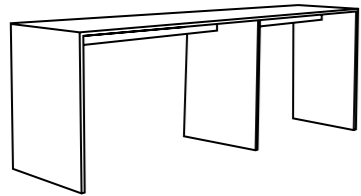

Bold Bar Endless

All our solid wood tables and benches are made to measure and can be manufactured in (all) custom sizes.