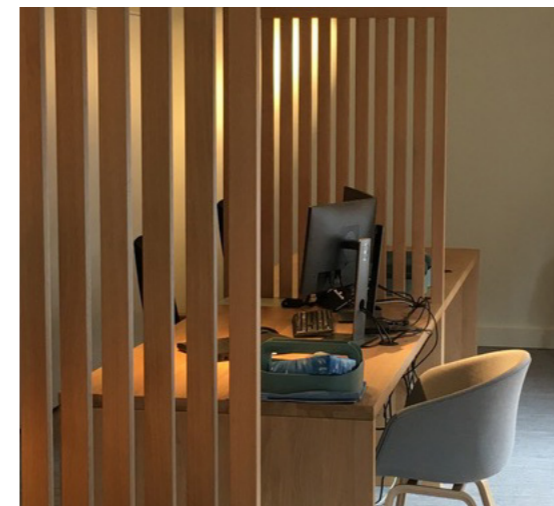

Case studies