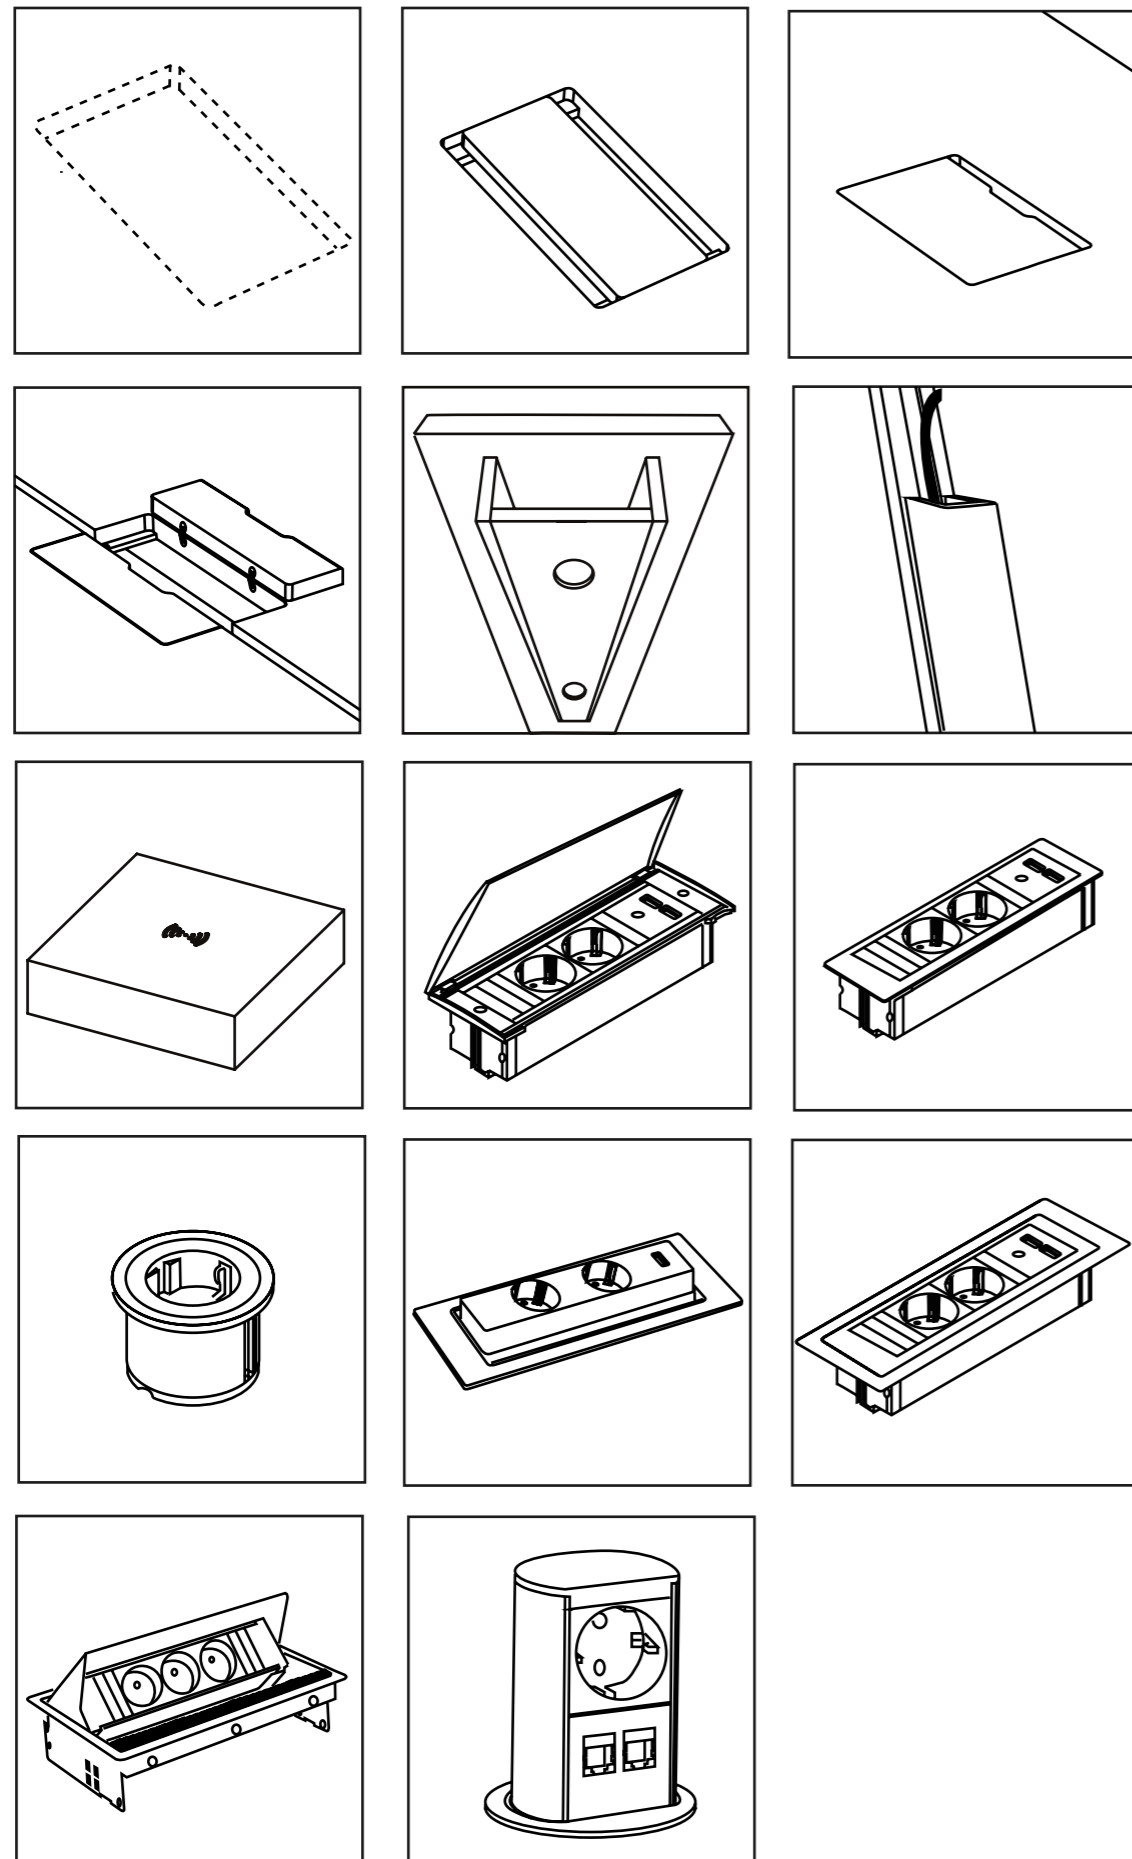

BOLD SERIES

Product Specification Sheet

This document contains technical
information about the Bold Series

Description

The Bold Table is an easy solution for everyday use project tables. Crafted in The Netherlands from European solid oak. Whether the backdrop for eating, or coworking, it's sure to become a dynamic and indispensable player in your space. This table has a matching Bold bench or fits on its own in your personalised layout, giving a solid and dynamic base that serves for all daily activities.

(table top consists of 2 parts)
(table top consists of 2 parts)
(table top consists of 2 parts)
(table top consists of 2 parts)
(table top consists of 2 or 3 parts)

All our solid wood tables and benches are made to measure
and can be manufactured in (all) custom sizes.

Edge finish options

Chamfered

Straight

Cable management & electrification options

Case studies

SUPPORT

We are here to help.
If you have any questions,
please don't hesitate to contact us.

E-MAIL