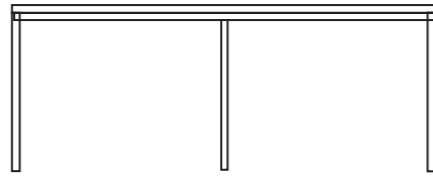

Bold Bar Endless

All our solid wood tables and benches are made to measure and can be manufactured in (all) custom sizes.