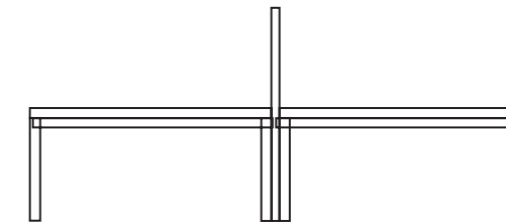

Configurations

Bold Table

Bold Cowork

Bold Table Endless

Bold Table with privacy screen

All our solid wood tables and benches are made to measure and can be manufactured in (all) custom sizes.

Configurations

Example dimensions

Bold BENCH

Length: 120cm x Width: 40cm x Height: 46cm
Length: 140cm x Width: 40cm x Height: 46cm
Length: 160cm x Width: 40cm x Height: 46cm
Length: 180cm x Width: 40cm x Height: 46cm
Length: 200cm x Width: 40cm x Height: 46cm
Length: 210cm x Width: 40cm x Height: 46cm
Length: 240cm x Width: 40cm x Height: 46cm

Bold TABLE

Length: 200cm x Width: 80cm x Height: 76cm
Length: 240cm x Width: 80cm x Height: 76cm
Length: 280cm x Width: 80cm x Height: 76cm
Length: 300cm x Width: 80cm x Height: 76cm
Length: 320cm x Width: 80cm x Height: 76cm

(table top consists of 1 part)
(table top consists of 1 part)
(table top consists of 1 part)
(table top consists of 1 part)
(table top consists of 1 part)

Length: 200cm x Width: 100cm x Height: 76cm
Length: 240cm x Width: 100cm x Height: 76cm
Length: 280cm x Width: 100cm x Height: 76cm
Length: 300cm x Width: 100cm x Height: 76cm
Length: 320cm x Width: 100cm x Height: 76cm