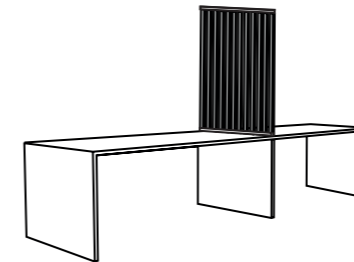

BOLD SERIES

Product Specification Sheet

This document contains technical
information about the Bold Series

Description

The Bold Table is an easy solution for everyday use project tables. Crafted in The Netherlands from European solid oak. Whether the backdrop for eating, or coworking, it's sure to become a dynamic and indispensable player in your space. This table has a matching Bold bench or fits on its own in your personalised layout, giving a solid and dynamic base that serves for all daily activities.

Configurations

Bold Table

Bold Cowork

Bold Table Endless

Bold Table with privacy screen

All our solid wood tables and benches are made to measure and can be manufactured in (all) custom sizes.

Configurations

Example dimensions

Bold BENCH

Length: 120cm x Width: 40cm x Height: 46cm
Length: 140cm x Width: 40cm x Height: 46cm
Length: 160cm x Width: 40cm x Height: 46cm
Length: 180cm x Width: 40cm x Height: 46cm
Length: 200cm x Width: 40cm x Height: 46cm
Length: 210cm x Width: 40cm x Height: 46cm
Length: 240cm x Width: 40cm x Height: 46cm

(seating top consists of 1 part)
(seating top consists of 1 part)
(seating top consists of 1 part)
(seating top consists of 1 part)
(seating top consists of 1 part)
(seating top consists of 1 part)
(seating top consists of 1 part)